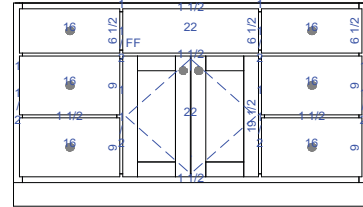

VDS-821S-60
60"W x 34½"H x 21"D