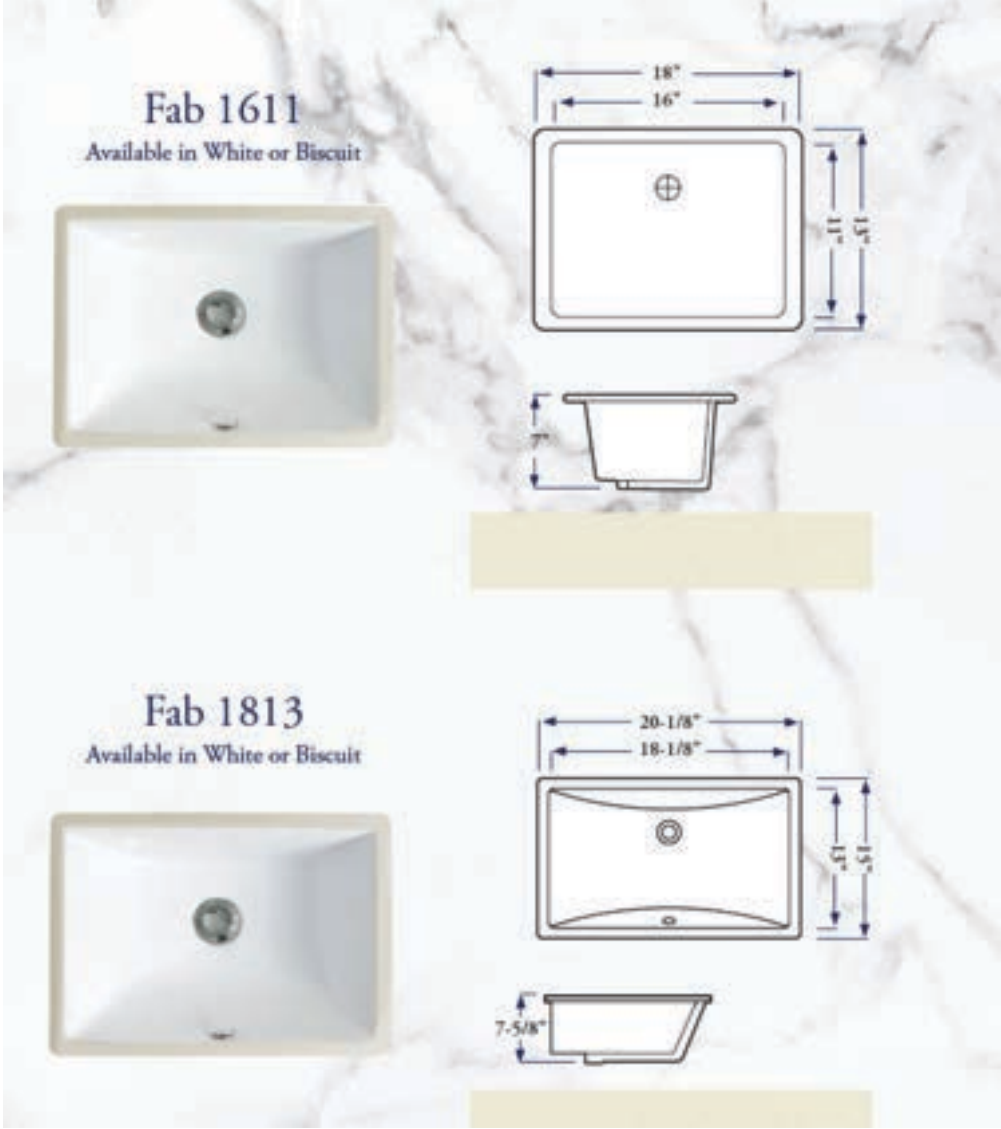

RECTANGULAR SINKS

11 X 19 INTEGRATED CONCRETE